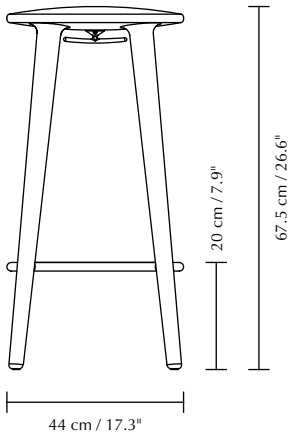

THE SOCIALITE | COUNTER STOOL

Designed by Thor Høy

DIMENSIONS

Ø: 44 cm / 17.3"
H: 67.5 cm / 26.6"

MARKINGS, TESTS & CERTIFICATIONS

EN 16139 Furniture – Seating (Level 1)
ANSI/BIFMA X5.4 – Public and Lounge Seating

MATERIAL

Solid oak, aluminium (brass anodised)

WEIGHT

4.8 kg / 10.6 lb

WEIGHT INCL. PACKAGING

7 kg / 15.4 lb

CONSTRUCTION

Frame: Solid oak frame, glued and locked in place with a steel ring

PACKAGING DIMENSIONS (L x W x H)

35 x 35 x 71.5 cm / 13.8 x 13.8 x 28.1"

MEDIA KIT

Photos and press material
Download at umage.presscloud.com

ORDERING INFORMATION

The Socialite counter stool oak	#5519
The Socialite counter stool dark oak	#5880
The Socialite counter stool black oak	#5119